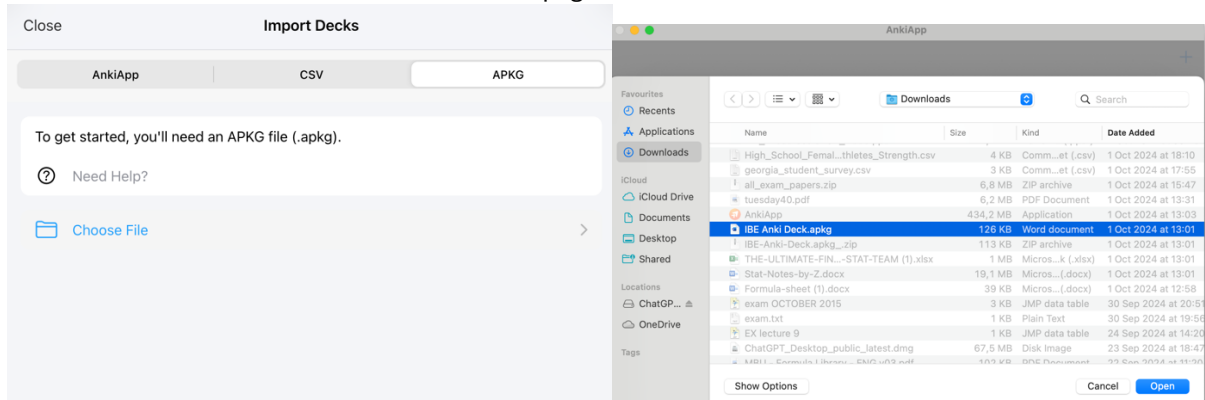

Step 5:

Choose APKG and choose file “IBE Anki Deck.apkg” from downloads